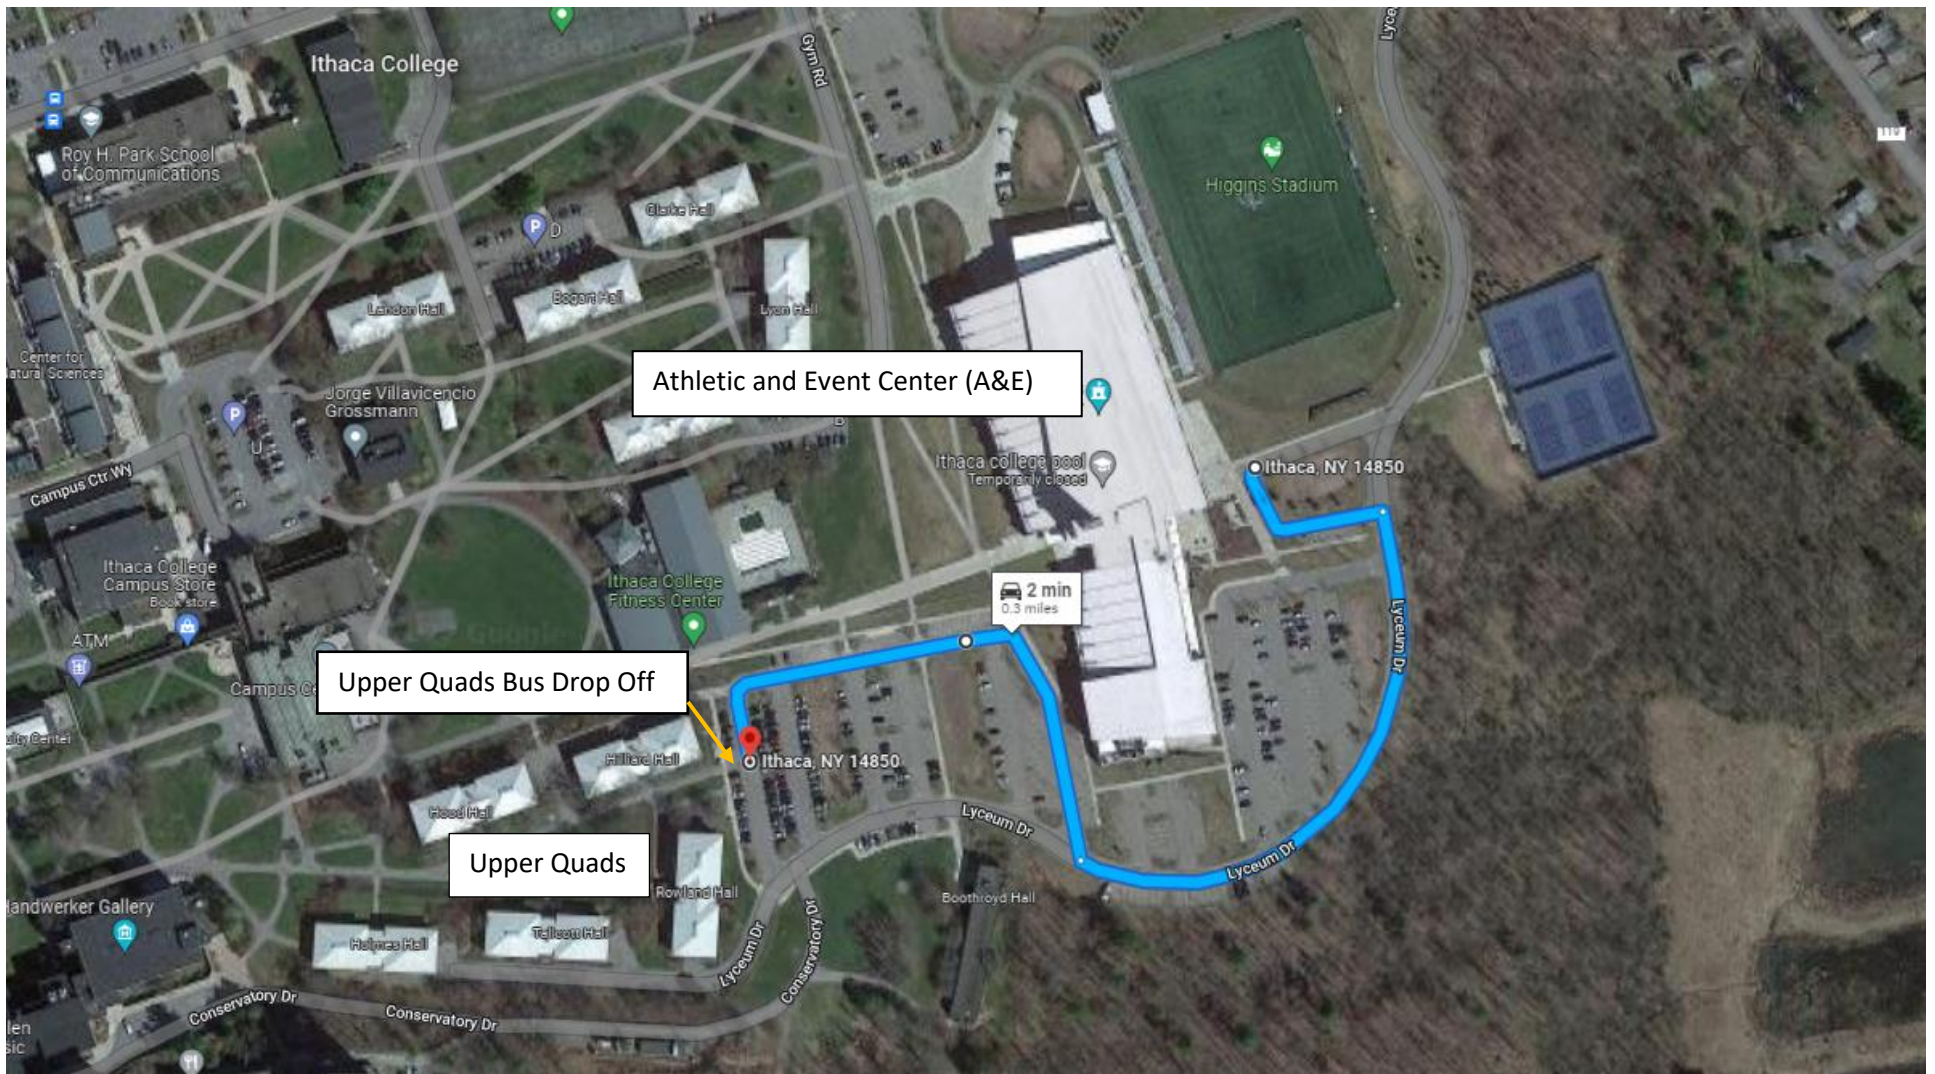

## Ithaca College, 953 Danby Rd. Directions from Athletic and Event Center (A&E) to Upper Quads

Head southeast toward Lyceum Dr

Turn right onto Lyceum Dr

Turn right at the end of the building and follow around to the end of the parking lot and turn left

Drop Off at sidewalk in yellow hashed area