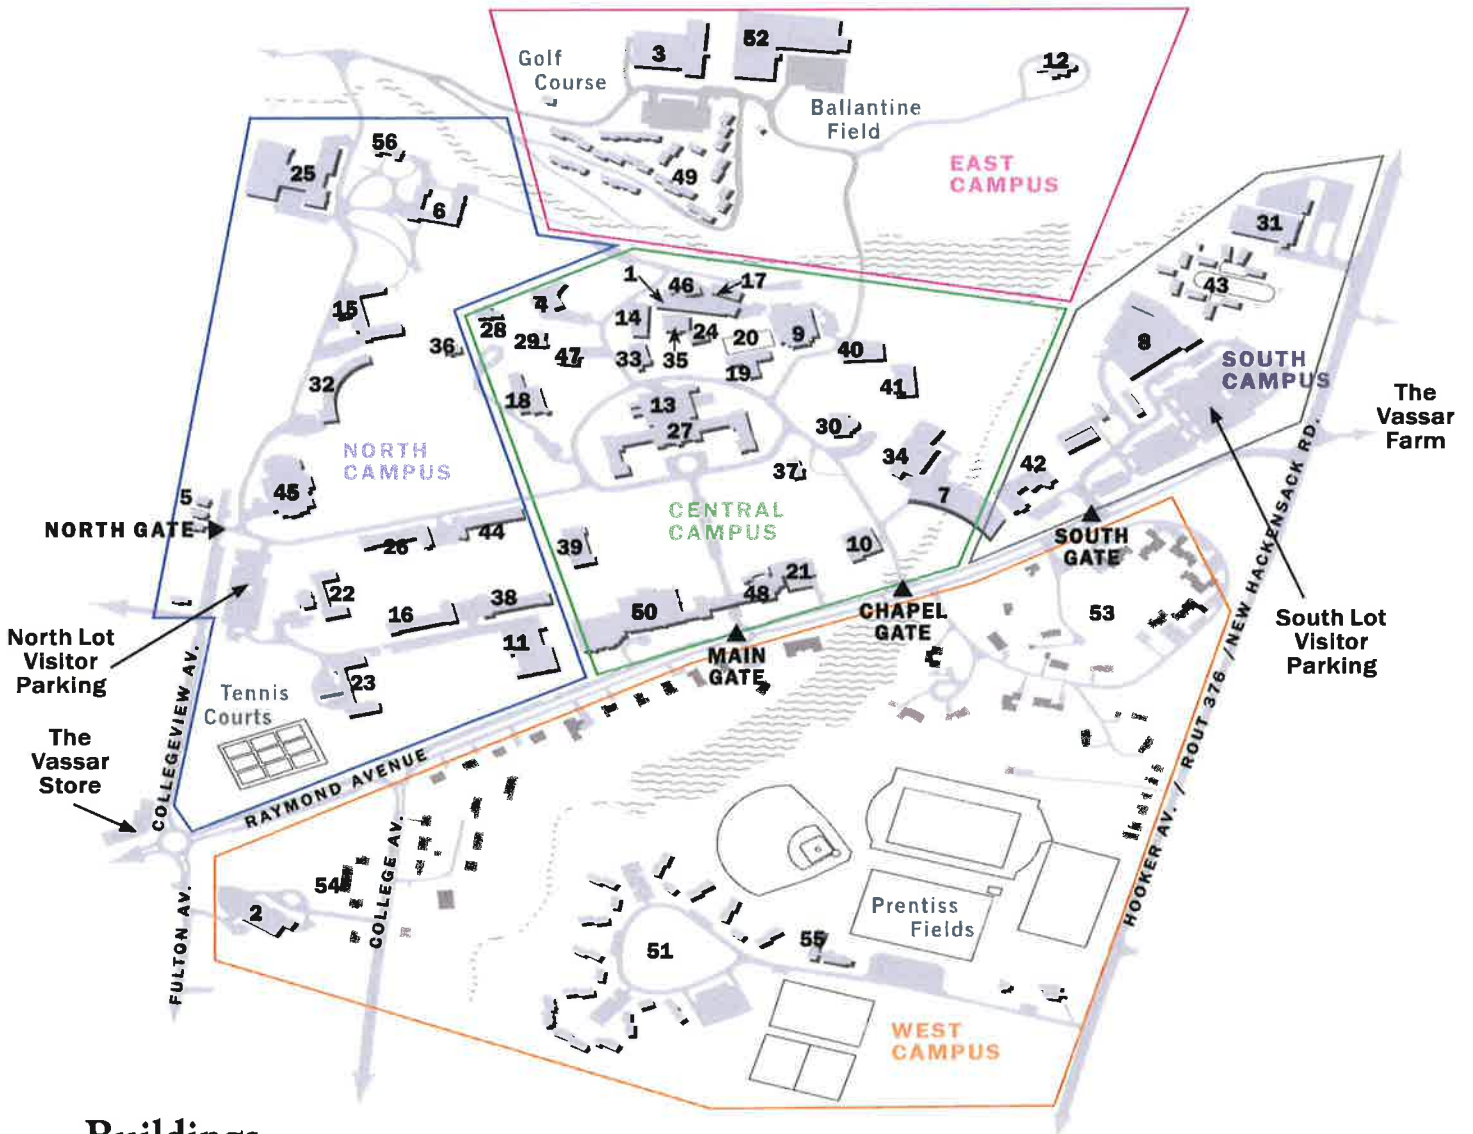

Vassar College Campus

124 Raymond Avenue
Poughkeepsie, NY 12604

EMERGENCY: 845 437-7333
Campus Response Center: 845 437-5221

Buildings

- | | | | |
|--|--|---|---|
| 1 ALANA Intercultural Center cc | 14 Computer Center cc | 28 Maria Mitchell Observatory cc | 44 Strong House nc |
| 2 Alumnae House wc | 15 Cushing House nc | 29 Metcalf House cc | 45 Students' Building (ACDC) nc |
| 3 Athletic and Fitness Center ec | 16 Davison House nc | 30 New England cc | 46 Susan Stein Shiva Theater cc |
| 4 Baldwin House cc | 17 Doubleday Studio Art cc | 31 New Hackensack sc | 47 Swift Hall cc |
| 5 Bayit (Jewish Student Center) nc | 18 Ely Hall/Aula cc | 32 Noyes House nc | 48 Taylor Hall cc |
| 6 Blodgett Hall nc | 19 Ferry House cc | 33 Old Laundry Building cc | 49 Terrace Apartments ec |
| 7 Bridge for Laboratory Sciences sc | 20 Frances Daly Fergusson Quadrangle cc | 34 Olmsted Hall cc | 50 (Main) Thompson Library cc |
| 8 Buildings and Grounds Services Center sc | 21 Frances Lehman Loeb Art Center cc | 35 Powerhouse Theater cc | 51 Town Houses wc |
| 9 (Vogelstein) Center for Drama and Film cc | 22 Jewett House nc | 36 Pratt House nc | 52 Walker Field House ec |
| 10 Chapel cc | 23 Josselyn House nc | 37 President's House cc | 53 Watson Houses wc |
| 11 Chicago Hall nc | 24 Kautz Admission House cc | 38 Raymond House nc | 54 Williams House wc |
| 12 Class of 1951 Observatory ec | 25 Kenyon Hall nc | 39 Rockefeller Hall cc | 55 Weinberg Field Sports Pavilion wc |
| 13 College Center cc | 26 Lathrop House nc | 40 Sanders Classroom cc | 56 Wimpfheimer Nursery School nc |
| | 27 Main Building cc | 41 Sanders Physics cc | |
| | | 42 Skinner Hall of Music sc | |
| | | 43 South Commons sc | |

legend: **cc**, Central Campus **nc**, North Campus **ec**, East Campus **sc**, South Campus **wc**, West Campus